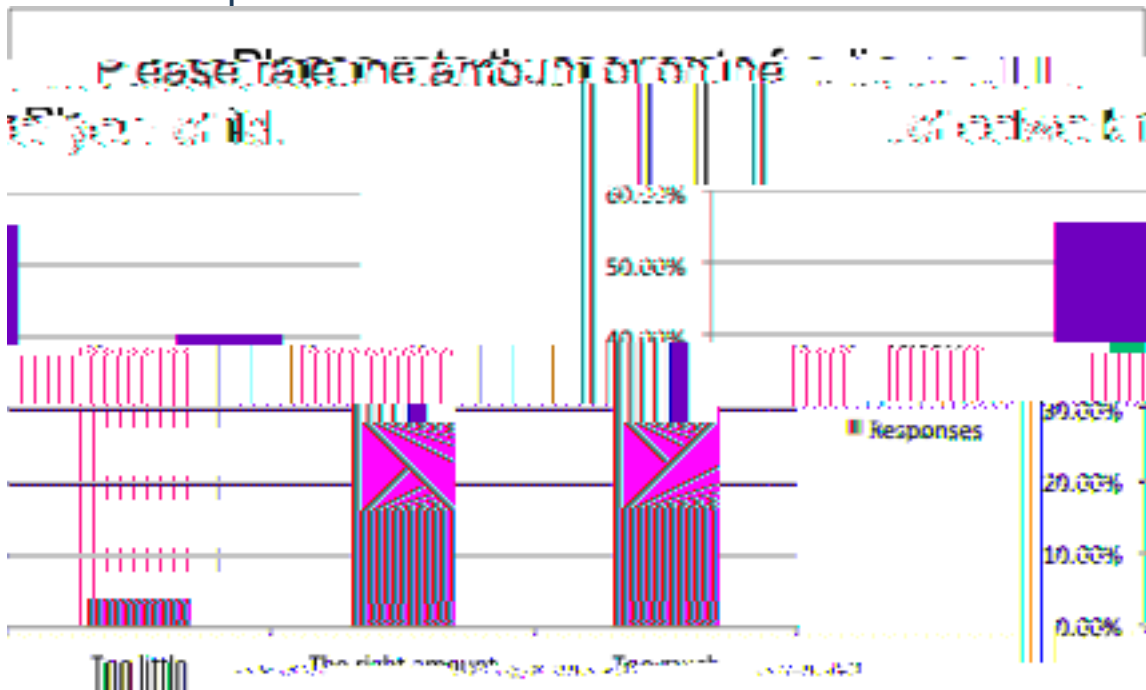

Online School Experience Survey for Parents
April 2020
(Preschool-Grade 12)

Positive responses 63.64%

Positive responses 59.62%

Easy 18.86%
Just right 52.83%